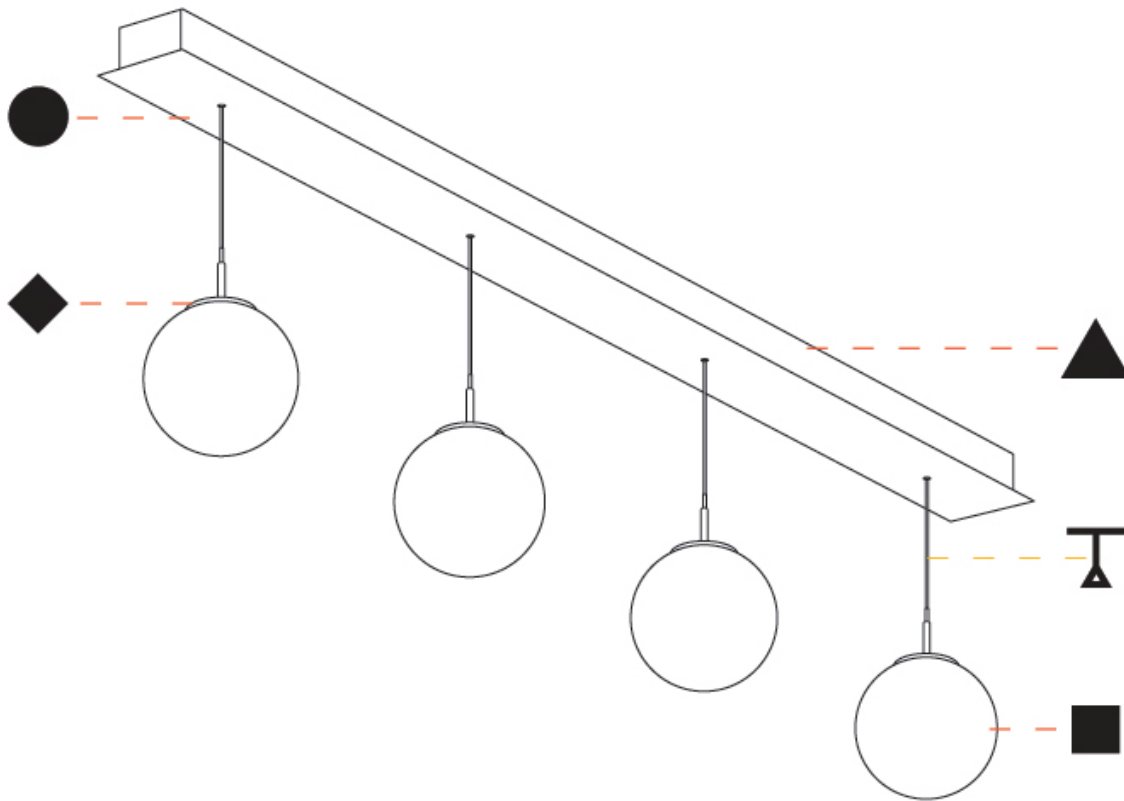

G-MINI CHANNEL HANGOVER SUSPENSION

A300645-

PROJECT	_____
TYPE	_____
SPECIFIER	_____
QUANTITY	_____
DATE	_____