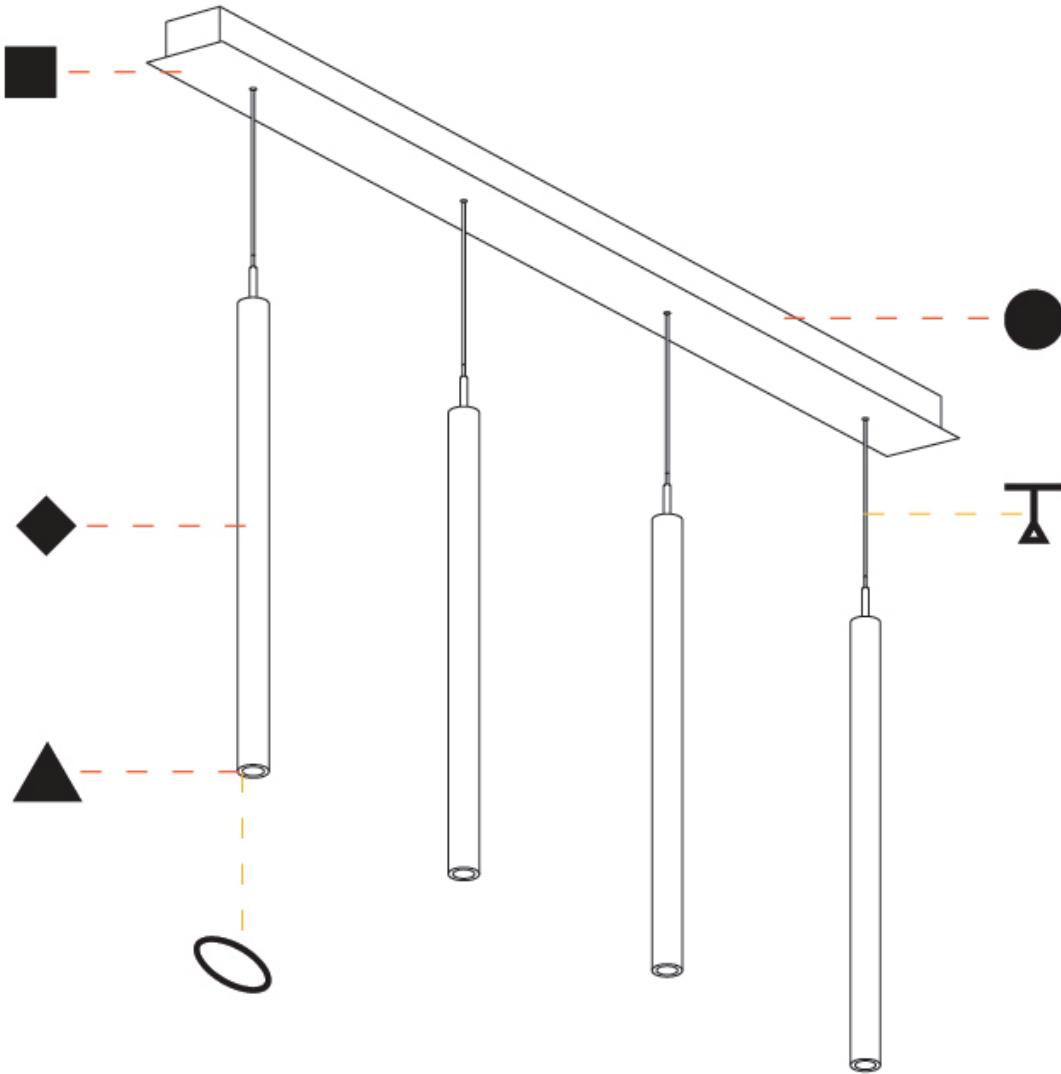

G-MINI CHANNEL HANGOVER SUSPENSION

A300617-

PROJECT	_____
TYPE	_____
SPECIFIER	_____
QUANTITY	_____
DATE	_____

A