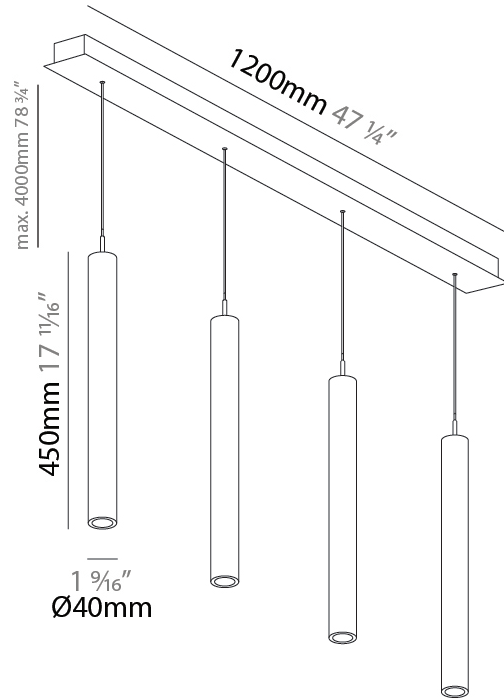

GENERAL

Series: G-Mini Channel
Subseries: G-Mini Channel Hangover
Brand: Prolight
Division: Architectural
Mounting Type: Suspension
Mounting Location: Ceiling
Subcategory: Spots

PHYSICAL

Shape: Cylinder
Diameter (mm): 440
Diameter (in): 1 9/16
Length (mm): 1200
Length (in): 47 1/4
Height (mm): 450
Height (in): 17 11/16
Light Distribution: Direct
Diffuser: Shine Ring - NOR / OPL / YEL / ORA / RED / BLU / GRN
Fixture Finish: SSR / BKV / CWI / CRY / HAB / UFT / ITA / RUA / FTG / MYG / LOD / PUS / FRO / FUP / KIA / POP / BLS / SPG / MEY / GOH / GUM / CHC / COM / ABZ / JAG / OBR / MOS / ROR
Accent Finish: NOF / COP / MIR / SSS
Fixture Material: Extruded Aluminum / Steel
Cable Details: 2,000mm/78 3/4" / 4,000mm/157 1/2" - Cable, Black, Green, Orange, Red, White

ELECTRICAL

Lamp Type: LED (Zhaga Standard)
Input Wattage (W): 39
Total Output Wattage (W): 35.4
Dimming: Non-Dimmable
Driver Included: Yes
Driver Location: Integrated
Driver Type: Constant Current - Universal
Driver Class: Class 2
Input Voltage (V): 120 - 277

LED

Color Temperature (°K): 2700 / 3000 / 3500 / 4000
Max. Delivered Lumen (lm): 2776 / 2904 / 3012 / 3080
Nominal Lumen (lm): 3878 / 4056 / 4206 / 4301
CRI: >90 CRI
Lamp Life (hrs): 50000

OPTICAL

Beam Angle: 40 / 52

RATINGS AND CERTIFICATIONS

Certified By: Certified for North American Standards
IP rating: IP20