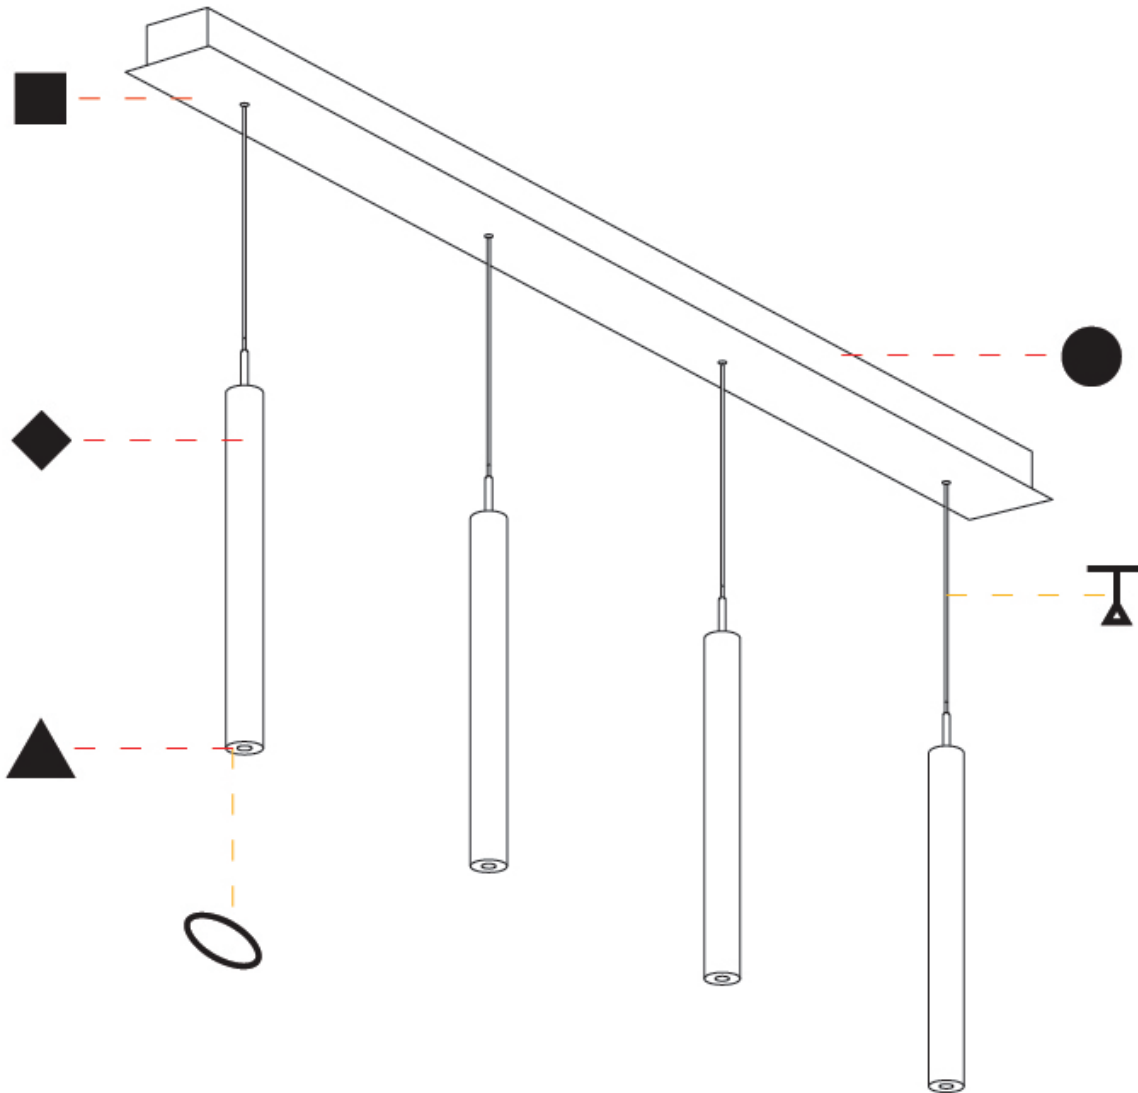

G-MINI CHANNEL HANGOVER SUSPENSION

A300619-

PROJECT	_____
TYPE	_____
SPECIFIER	_____
QUANTITY	_____
DATE	_____

A