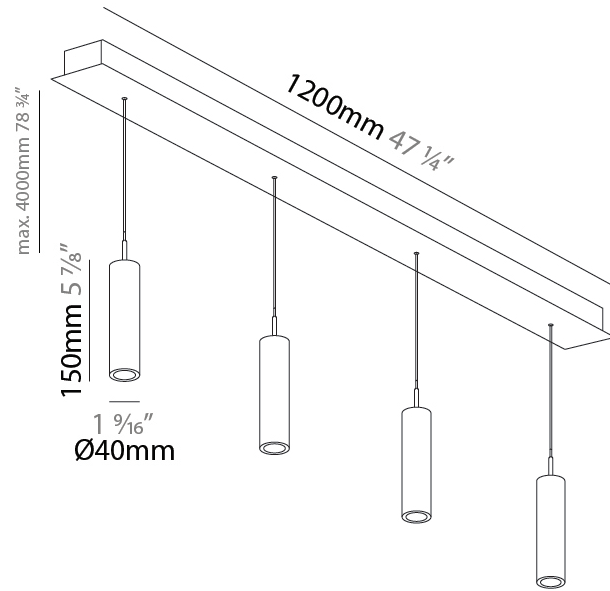

GENERAL

Series: G-Mini Channel
Subseries: G-Mini Channel Hangover
Brand: Prolight
Division: Architectural
Mounting Type: Suspension
Mounting Location: Ceiling
Subcategory: Spots

PHYSICAL

Shape: Cylinder
Diameter (mm): 40
Diameter (in): 1 9/16
Length (mm): 1200
Length (in): 47 1/4
Height (mm): 150
Height (in): 5 7/8
Light Distribution: Direct
Diffuser: Shine Ring - NOR / OPL / YEL / ORA / RED / BLU / GRN
Fixture Finish: SSR / BKV / CWI / CRY / HAB / UFT / ITA / RUA / FTG / MYG / LOD / PUS / FRO / FUP / KIA / POP / BLS / SPG / MEY / GOH / GUM / CHC / COM / ABZ / JAG / OBR / MOS / ROR
Accent Finish: NOF / COP / MIR / SSS
Fixture Material: Extruded Aluminum / Steel
Cable Details: 2,000mm/78 3/4" / 4,000mm/157 1/2" - Cable, Black, Green, Orange, Red, White

ELECTRICAL

Lamp Type: LED (Zhaga Standard)
Input Wattage (W): 39
Total Output Wattage (W): 35.4
Dimming: Non-Dimmable
Driver Included: Yes
Driver Location: Integrated
Driver Type: Constant Current - Universal
Driver Class: Class 2
Input Voltage (V): 120 - 277

LED

Color Temperature (°K): 2700 / 3000 / 3500 / 4000
Max. Delivered Lumen (lm): 2776 / 2904 / 3012 / 3080
Nominal Lumen (lm): 3878 / 4056 / 4206 / 4301
CRI: >90 CRI
Lamp Life (hrs): 50000

OPTICAL

Beam Angle: 40 / 52

RATINGS AND CERTIFICATIONS

Certified By: Certified for North American Standards
IP rating: IP20