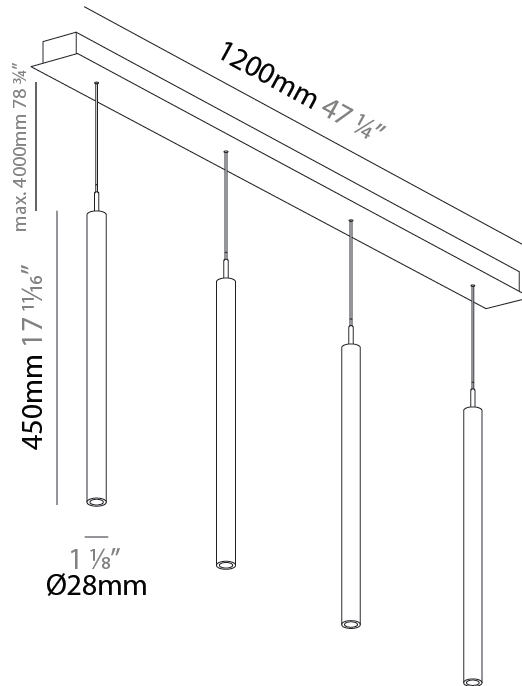

GENERAL

Series: G-Mini Channel
Subseries: G-Mini Channel Hangover
Brand: Prolight
Division: Architectural
Mounting Type: Suspension
Mounting Location: Ceiling
Subcategory: Spots

PHYSICAL

Shape: Cylinder
Diameter (mm): 28
Diameter (in): 1 1/8
Length (mm): 1200
Length (in): 47 1/4
Height (mm): 450
Height (in): 17 11/16
Light Distribution: Direct
Diffuser: Shine Ring - NOR / OPL / YEL / ORA / RED / BLU / GRN
Fixture Finish: SSR / BKV / CWI / CRY / HAB / UFT / ITA / RUA / FTG / MYG / LOD / PUS / FRO / FUP / KIA / POP / BLS / SPG / MEY / GOH / GUM / CHC / COM / ABZ / JAG / OBR / MOS / ROR
Accent Finish: NOF / COP / MIR / SSS
Fixture Material: Extruded Aluminum / Steel
Cable Details: 2,000mm/78 3/4" / 4,000mm/157 1/2" - Cable, Black, Green, Orange, Red, White

ELECTRICAL

Lamp Type: LED (Zhaga Standard)
Input Wattage (W): 26
Total Output Wattage (W): 23.7
Dimming: Tri-Mode (Non-Dimming and Phase Dimming (120Vac only) and 0-10V Dimming)
Driver Included: Yes
Driver Location: Integrated
Driver Type: Constant Current - Universal
Driver Class: Class 2
Input Voltage (V): 120 - 277

LED

Color Temperature (°K): 2700 / 3000 / 3500 / 4000
Max. Delivered Lumen (lm): 1546 / 1615 / 1705 / 1751
Nominal Lumen (lm): 1840 / 1949 / 2057 / 2112
CRI: >90 CRI
Lamp Life (hrs): 50000

OPTICAL

Beam Angle: 20 / 26 / 56

RATINGS AND CERTIFICATIONS

Certified By: Certified for North American Standards
IP rating: IP20