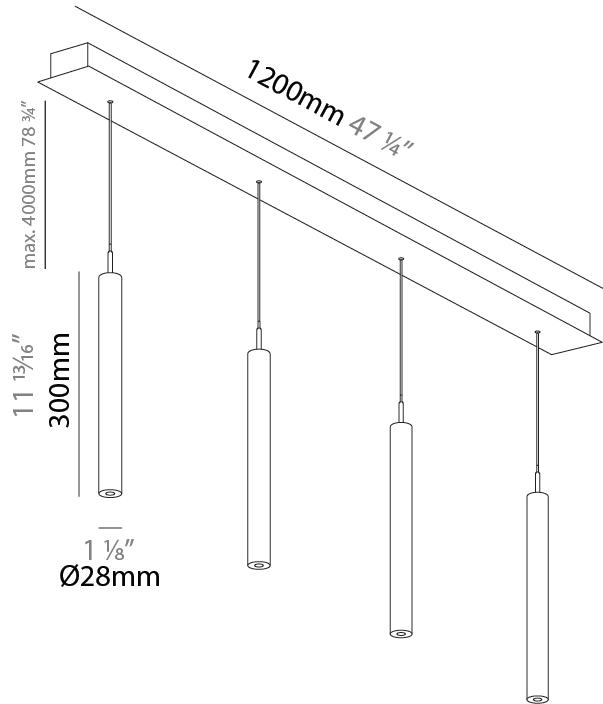

GENERAL

Series: G-Mini Channel
Subseries: G-Mini Channel Hangover
Brand: Prolight
Division: Architectural
Mounting Type: Suspension
Mounting Location: Ceiling
Subcategory: Spots

PHYSICAL

Shape: Cylinder
Diameter (mm): 28
Diameter (in): 1 1/8
Length (mm): 1200
Length (in): 47 1/4
Height (mm): 300
Height (in): 11 13/16
Light Distribution: Direct
Diffuser: Shine Ring - NOR / OPL / YEL / ORA / RED / BLU / GRN
Fixture Finish: SSR / BKV / CWI / CRY / HAB / UFT / ITA / RUA / FTG / MYG / LOD / PUS / FRO / FUP / KIA / POP / BLS / SPG / MEY / GOH / GUM / CHC / COM / ABZ / JAG / OBR / MOS / ROR
Accent Finish: NOF / COP / MIR / SSS
Fixture Material: Extruded Aluminum / Steel
Cable Details: 2,000mm/78 3/4" / 4,000mm/157 1/2" - Cable, Black, Green, Orange, Red, White

ELECTRICAL

Lamp Type: LED (Zhaga Standard)
Input Wattage (W): 26
Total Output Wattage (W): 23.7
Dimming: Tri-Mode (Non-Dimming and Phase Dimming (120Vac only) and 0-10V Dimming)
Driver Included: Yes
Driver Location: Integrated
Driver Type: Constant Current - Universal
Driver Class: Class 2
Input Voltage (V): 120 - 277

LED

Color Temperature (°K): 2700 / 3000 / 3500 / 4000
Max. Delivered Lumen (lm): 1557 / 1421 / 1499 / 1450
Nominal Lumen (lm): 1840 / 1949 / 2057 / 2112
CRI: >90 CRI
Lamp Life (hrs): 50000

OPTICAL

Beam Angle: 32 / 58

RATINGS AND CERTIFICATIONS

Certified By: Certified for North American Standards
IP rating: IP20