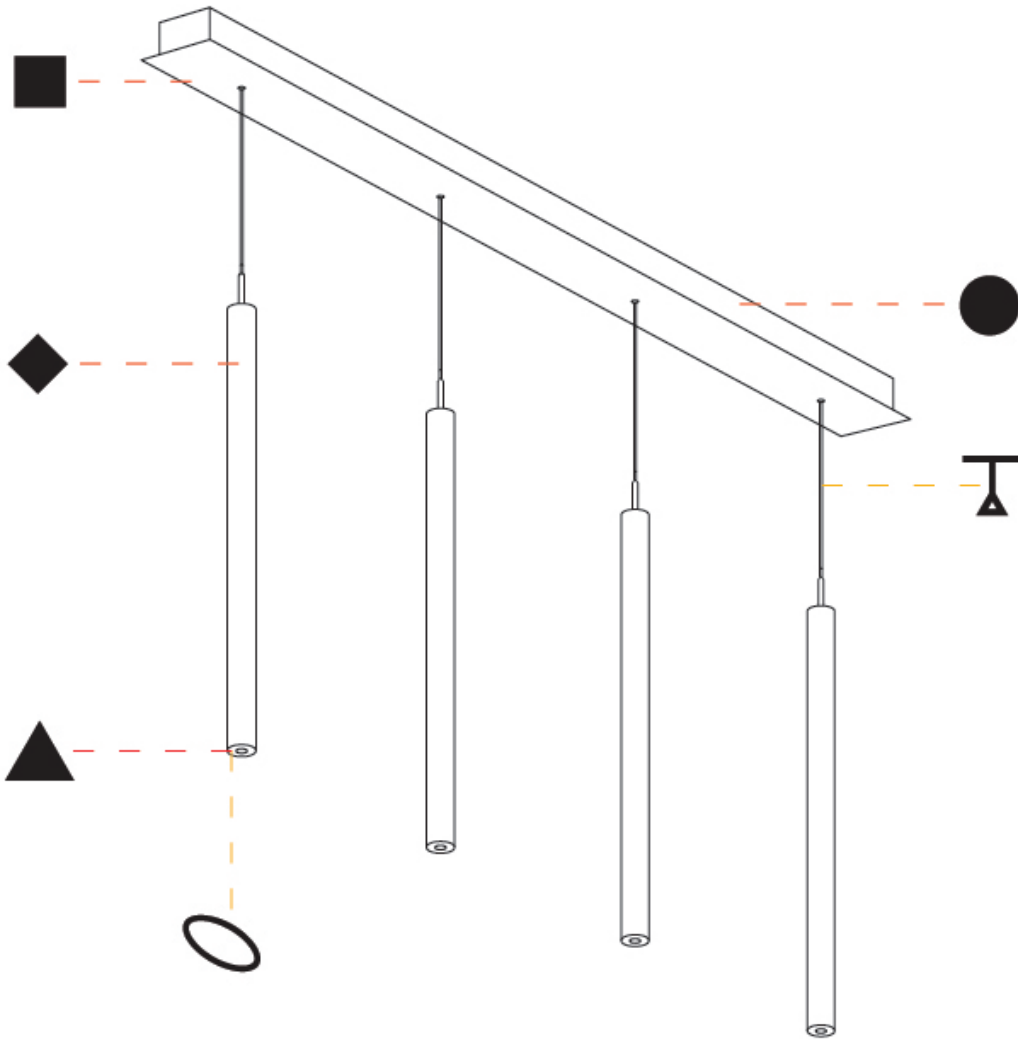

G-MINI CHANNEL HANGOVER SUSPENSION

A300620-

PROJECT _____

TYPE _____

SPECIFIER _____

QUANTITY _____

DATE _____

A