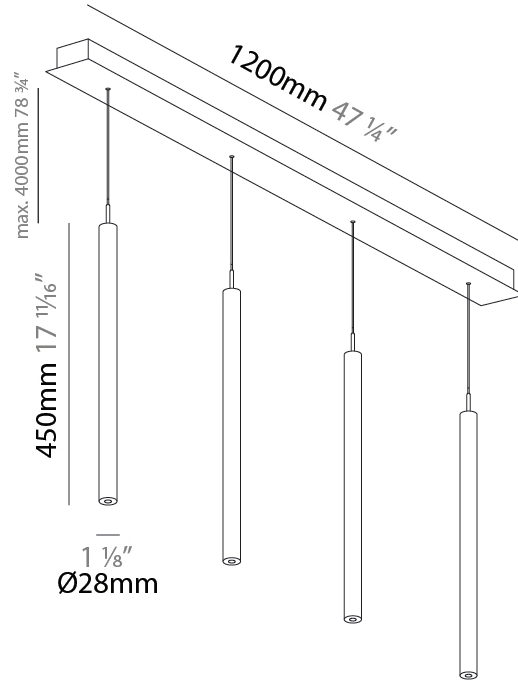

GENERAL

Series: G-Mini Channel
Subseries: G-Mini Channel Hangover
Brand: Prolight
Division: Architectural
Mounting Type: Suspension
Mounting Location: Ceiling
Subcategory: Spots

PHYSICAL

Shape: Cylinder
Diameter (mm): 28
Diameter (in): 1 1/8
Length (mm): 1200
Length (in): 47 1/4
Height (mm): 450
Height (in): 17 11/16
Light Distribution: Direct
Diffuser: Shine Ring - NOR / OPL / YEL / ORA / RED / BLU / GRN
Fixture Finish: SSR / BKV / CWI / CRY / HAB / UFT / ITA / RUA / FTG / MYG / LOD / PUS / FRO / FUP / KIA / POP / BLS / SPG / MEY / GOH / GUM / CHC / COM / ABZ / JAG / OBR / MOS / ROR
Accent Finish: NOF / COP / MIR / SSS
Fixture Material: Extruded Aluminum / Steel
Cable Details: 2,000mm/78 3/4" / 4,000mm/157 1/2" - Cable, Black, Green, Orange, Red, White

ELECTRICAL

Lamp Type: LED (Zhaga Standard)
Input Wattage (W): 26
Total Output Wattage (W): 23.7
Dimming: Tri-Mode (Non-Dimming and Phase Dimming (120Vac only) and 0-10V Dimming)
Driver Included: Yes
Driver Location: Integrated
Driver Type: Constant Current - Universal
Driver Class: Class 2
Input Voltage (V): 120 - 277

LED

Color Temperature (°K): 2700 / 3000 / 3500 / 4000
Max. Delivered Lumen (lm): 1557 / 1421 / 1499 / 1450
Nominal Lumen (lm): 1840 / 1949 / 2057 / 2112
CRI: >90 CRI
Lamp Life (hrs): 50000

OPTICAL

Beam Angle: 32 / 58

RATINGS AND CERTIFICATIONS

Certified By: Certified for North American Standards
IP rating: IP20