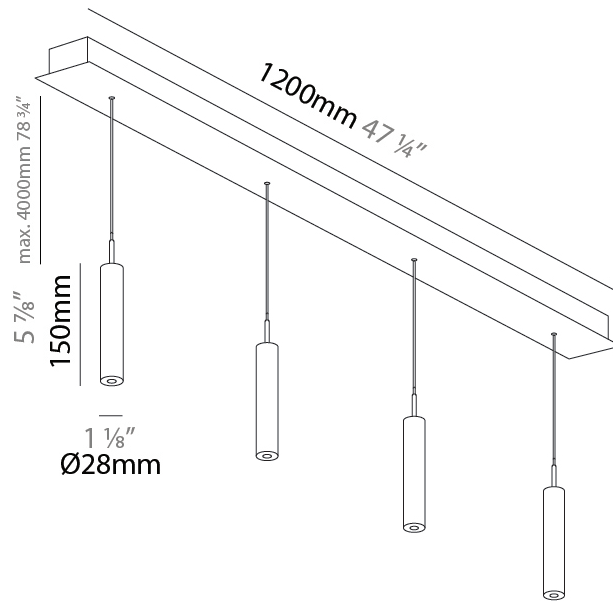

GENERAL

Series: G-Mini Channel
Subseries: G-Mini Channel Hangover
Brand: Prolight
Division: Architectural
Mounting Type: Suspension
Mounting Location: Ceiling
Subcategory: Spots

PHYSICAL

Shape: Cylinder
Diameter (mm): 28
Diameter (in): 1 1/8
Length (mm): 1200
Length (in): 47 1/4
Height (mm): 150
Height (in): 5 7/8
Light Distribution: Direct
Diffuser: Shine Ring - NOR / OPL / YEL / ORA / RED / BLU / GRN
Fixture Finish: SSR / BKV / CWI / CRY / HAB / UFT / ITA / RUA / FTG / MYG / LOD / PUS / FRO / FUP / KIA / POP / BLS / SPG / MEY / GOH / GUM / CHC / COM / ABZ / JAG / OBR / MOS / ROR
Accent Finish: NOF / COP / MIR / SSS
Fixture Material: Extruded Aluminum / Steel
Cable Details: 2,000mm/78 3/4" / 4,000mm/157 1/2" - Cable, Black, Green, Orange, Red, White

ELECTRICAL

Lamp Type: LED (Zhaga Standard)
Input Wattage (W): 26
Total Output Wattage (W): 23.7
Dimming: Tri-Mode (Non-Dimming and Phase Dimming (120Vac only) and 0-10V Dimming)
Driver Included: Yes
Driver Location: Integrated
Driver Type: Constant Current - Universal
Driver Class: Class 2
Input Voltage (V): 120 - 277

LED

Color Temperature (°K): 2700 / 3000 / 3500 / 4000
Max. Delivered Lumen (lm): 1557 / 1421 / 1499 / 1450
Nominal Lumen (lm): 1840 / 1949 / 2057 / 2112
CRI: >90 CRI
Lamp Life (hrs): 50000

OPTICAL

Beam Angle: 32 / 58

RATINGS AND CERTIFICATIONS

Certified By: Certified for North American Standards
IP rating: IP20