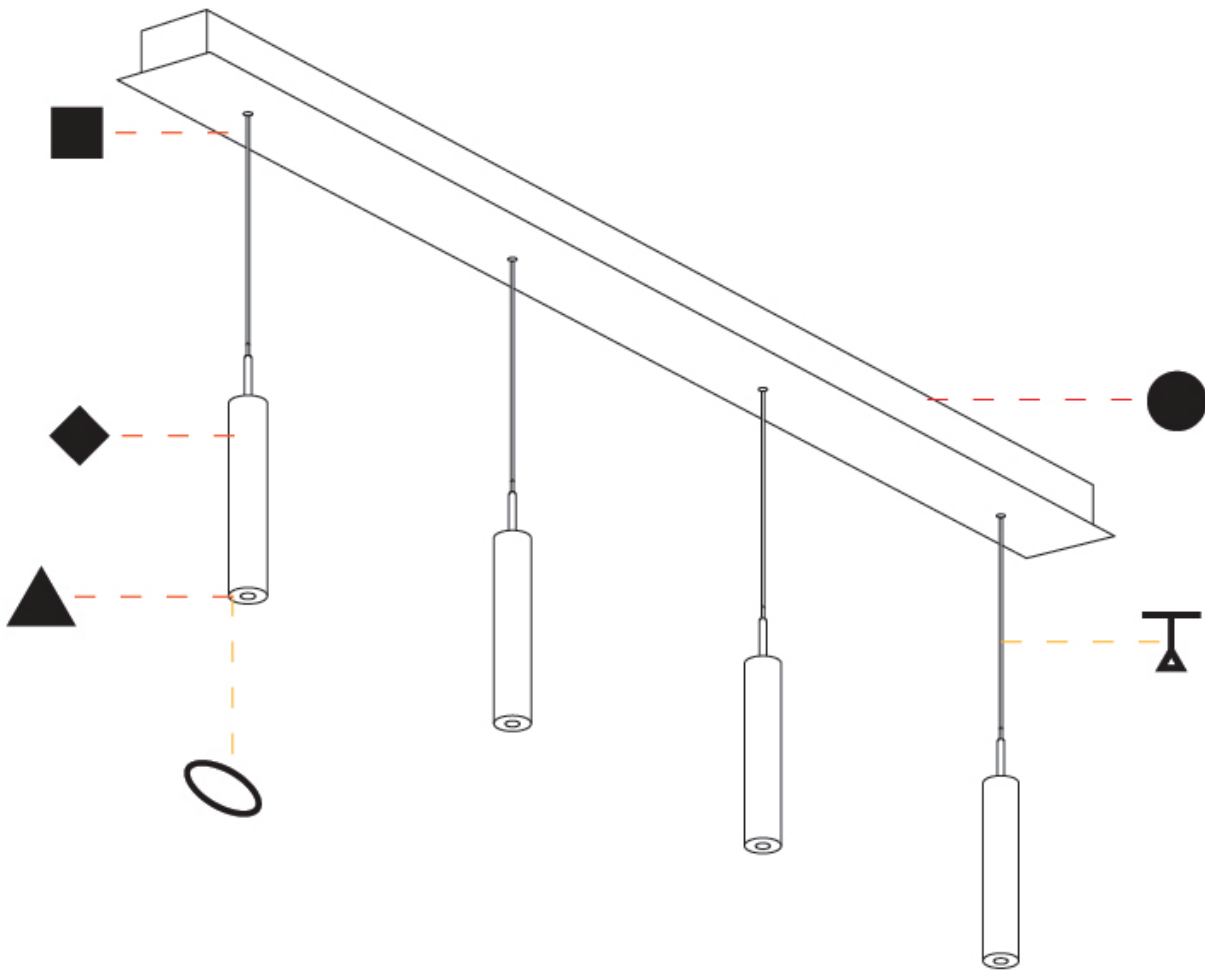

G-MINI CHANNEL HANGOVER SUSPENSION

A300618-

PROJECT	_____
TYPE	_____
SPECIFIER	_____
QUANTITY	_____
DATE	_____

A