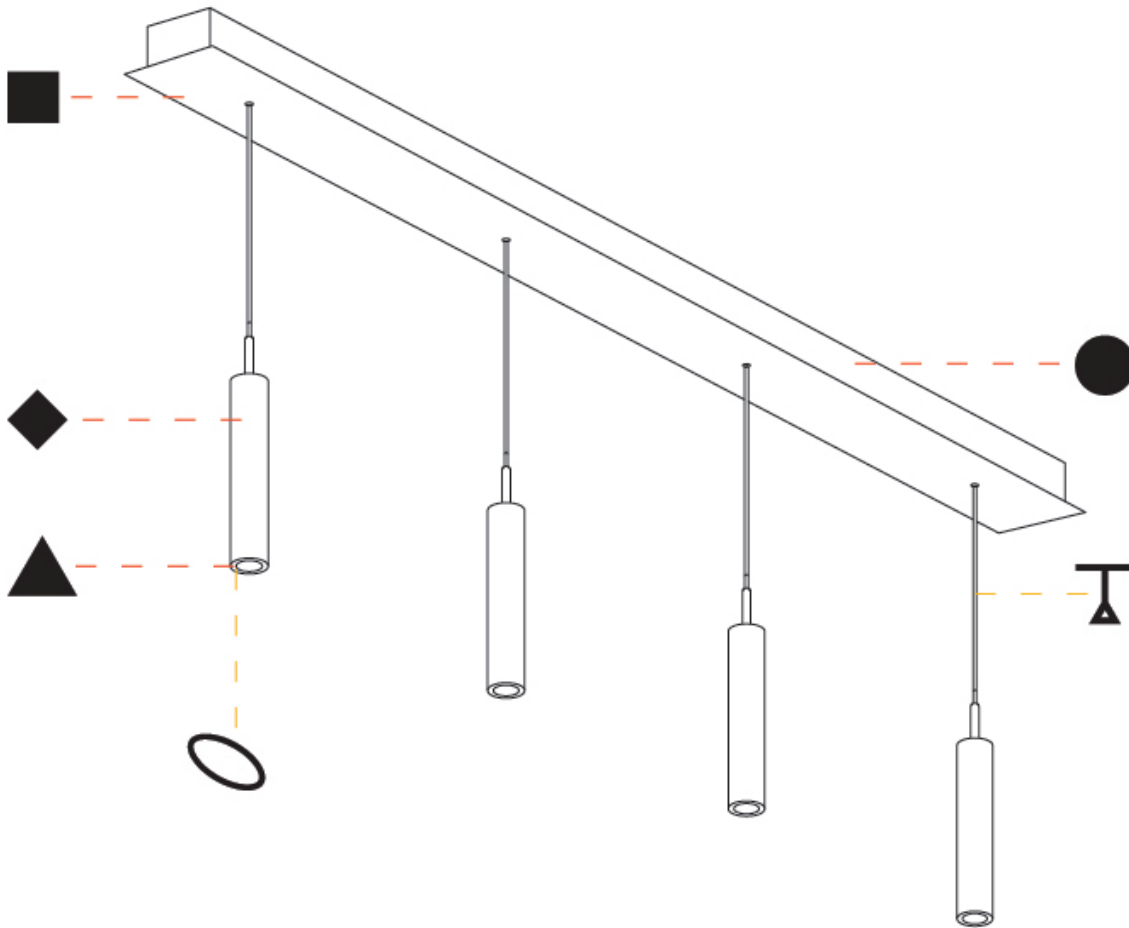

A

G-MINI CHANNEL HANGOVER SUSPENSION

A300616-

base number LED Dimming Finishes (Diamond) Finishes (Triangle) Finishes (Circle) Finish Options Shine Ring Beam Angle Options Cable Options

- To build a product code in our configurator select the specify button on the base model # product page
- To build a manual product code on this datasheet choose from the options listed below in blue font and add the suffix to the base model #