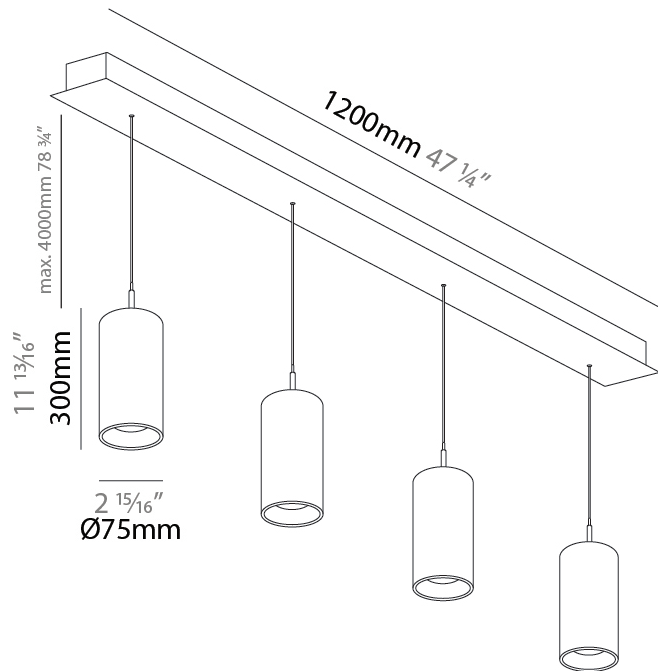

GENERAL

Series: G-Mini Channel
Subseries: G-Mini Channel Hangover
Brand: Prolight
Division: Architectural
Mounting Type: Suspension
Mounting Location: Ceiling
Subcategory: Spots

PHYSICAL

Shape: Cylinder
Diameter (mm): 75
Diameter (in): 2 ¹⁵/₁₆
Length (mm): 1200
Length (in): 47 ¹/₄
Height (mm): 150
Height (in): 5 ⁷/₈
Light Distribution: Direct
Diffuser: Shine Ring - NOR / OPL / YEL / ORA / RED / BLU / GRN
Fixture Finish: SSR / BKV / CWI / CRY / HAB / UFT / ITA / RUA / FTG / MYG / LOD / PUS / FRO / FUP / KIA / POP / BLS / SPG / MEY / GOH / GUM / CHC / COM / ABZ / JAG / OBR / MOS / ROR
Accent Finish: NOF / COP / MIR / SSS
Fixture Material: Extruded Aluminum / Steel
Cable Details: 2,000mm/78 3/4" / 4,000mm/157 1/2" - Cable, Black, Green, Orange, Red, White

ELECTRICAL

Lamp Type: LED (Zhaga Standard)
Input Wattage (W): 26
Total Output Wattage (W): 23.7
Dimming: Non-Dimmable
Driver Included: Yes
Driver Location: Integrated
Driver Type: Constant Current - Universal
Driver Class: Class 2
Input Voltage (V): 120 - 277

LED

Color Temperature (°K): 2700 / 3000 / 3500 / 4000
Max. Delivered Lumen (lm): 1557 / 1649 / 1740 / 1787
Nominal Lumen (lm): 1840 / 1949 / 2057 / 2112
CRI: >90 CRI
Lamp Life (hrs): 50000

OPTICAL

Beam Angle: 6 / 22 / 38

RATINGS AND CERTIFICATIONS

Certified By: Certified for North American Standards
IP rating: IP20